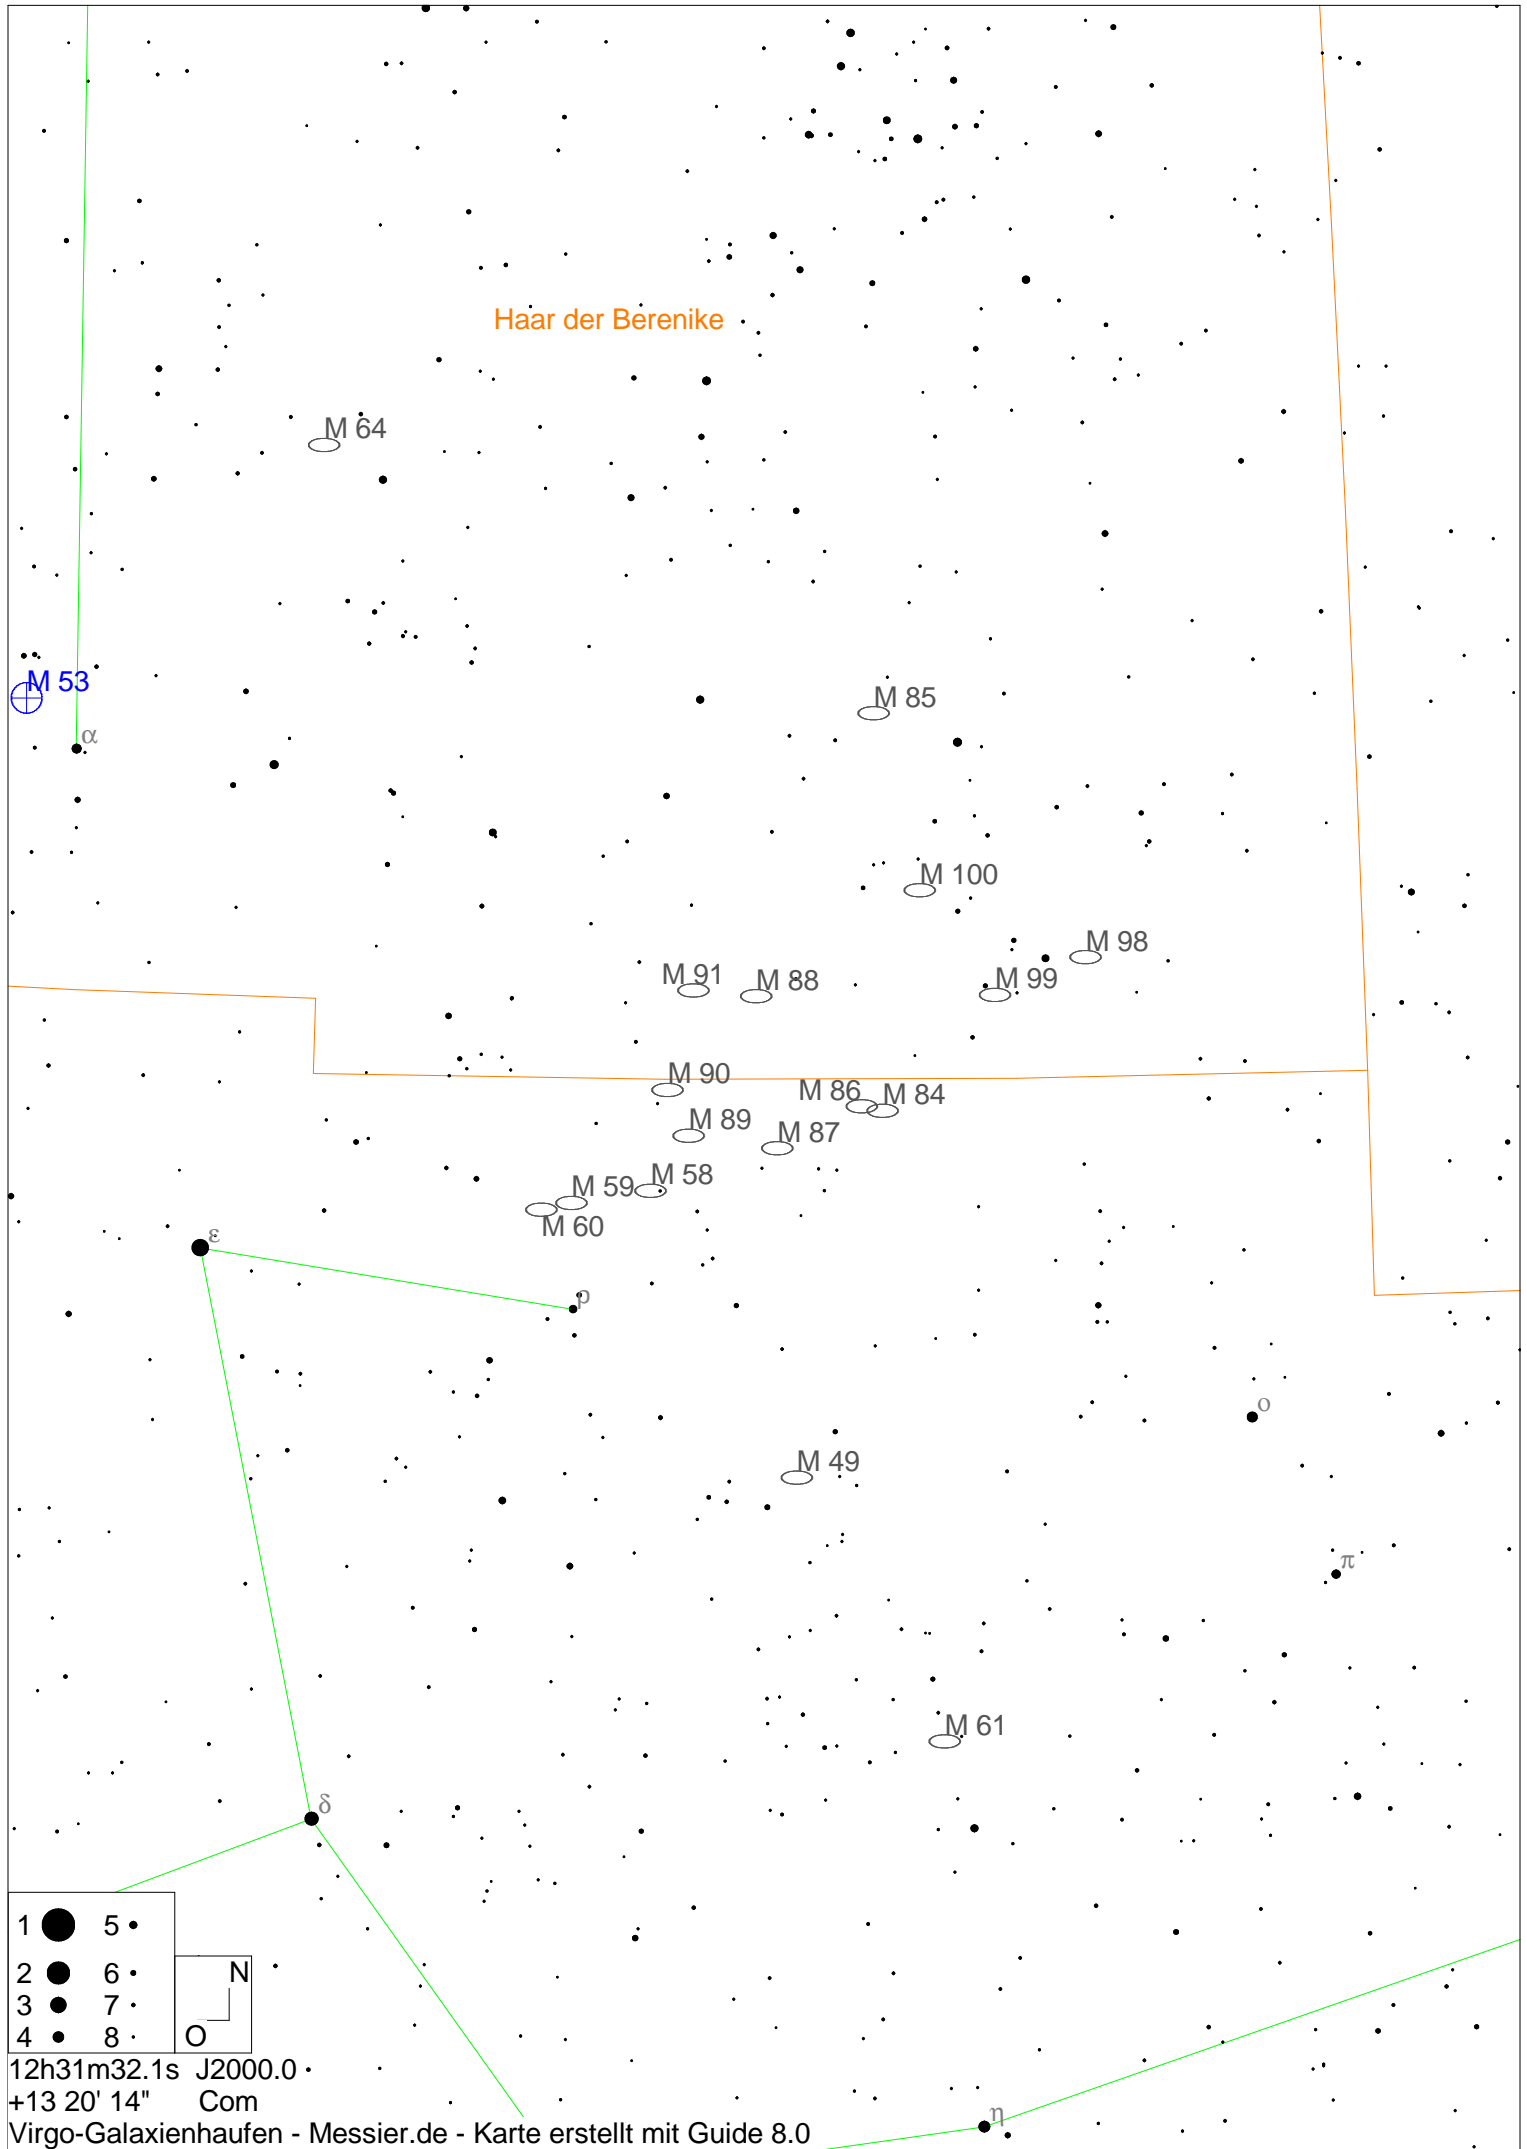

Haar der Berenike

- 1 ● 5 ●
- 2 ● 6 ●
- 3 ● 7 ●
- 4 ● 8 ●

12h31m32.1s J2000.0
+13 20' 14" Com